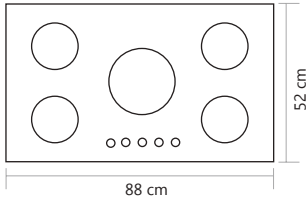

5 Years after sale services
18 Month guarantee

Respina-C رَسپینا

Cutting size: 88x50 : ابعاد برش سینی: