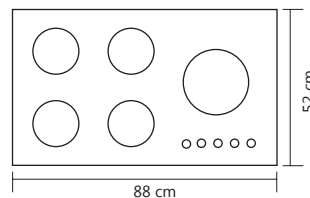

5 Years after sale services
18 Month guarantee

G 5 6 7

Size:88x52

Galaxy-C گلکسی

ابعاد برش سینی: 83x47 Cutting size:

G 6 6 7

Size:88x52

Galaxy-S گلکسی