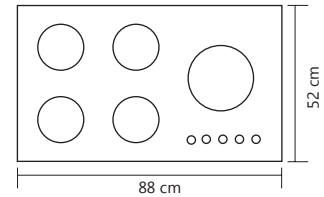

5 Years after sale services
18 Month guarantee

G 5 6 4

Size:88x52

Felora-C فلورا

Cutting size: 83x47: ابعاد برش سینی:

G 6 6 4

Size:88x52

Felora-S فلورا