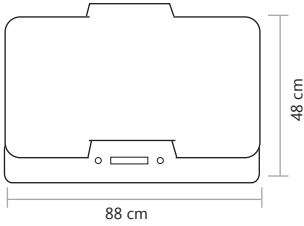

5 Years after sale services
18 Month guarantee

Tesla-B تسلا (جک برقیه)

H 4 5 4

Size:88x50