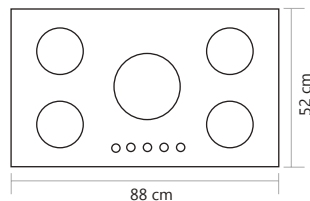

5 Years after sale services
18 Month guarantee

G 5 6 7

Size:88x52

Galaxy-C گلکسی

ابعاد برش سینی: 83x47 Cutting size:

G 6 6 7

Size:88x52

Galaxy-S گلکسی