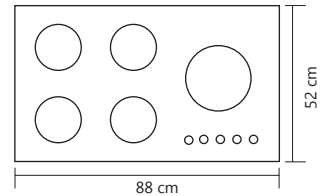

5 Years after sale services
18 Month guarantee

G 7 7 2

Size:86x50

Deluxe-C دلوكس

Cutting size: 83x47 : ابعاد برش سيني:

G 8 7 2

Size:86x50

Deluxe-S دلوكس