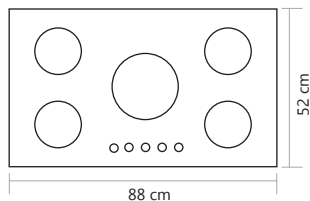

5 Years after sale services
18 Month guarantee

Ador-C آدر

Cutting size: 83x47: ابعاد برش سینی: