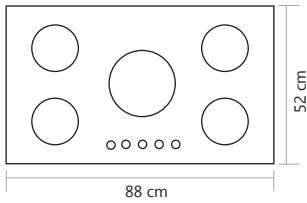

5 Years after sale services
18 Month guarantee

Cross-C کراس

Cutting size: 83x47: ابعاد برش سینی: