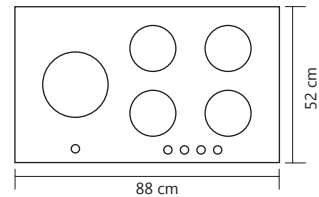

5 Years after sale services
18 Month guarantee

G 7 5 7

Size: 89x51

Faster-C فاستر

Cutting size: 86.5x49.5: ابعاد برش سینی

G 8 5 7

Size: 89x51

Faster-S فاستر