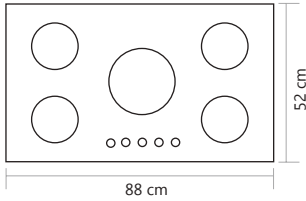

5 Years after sale services
18 Month guarantee

Elegance-C الگانس

Cutting size: 83 x 47 : ابعاد برش سینی: